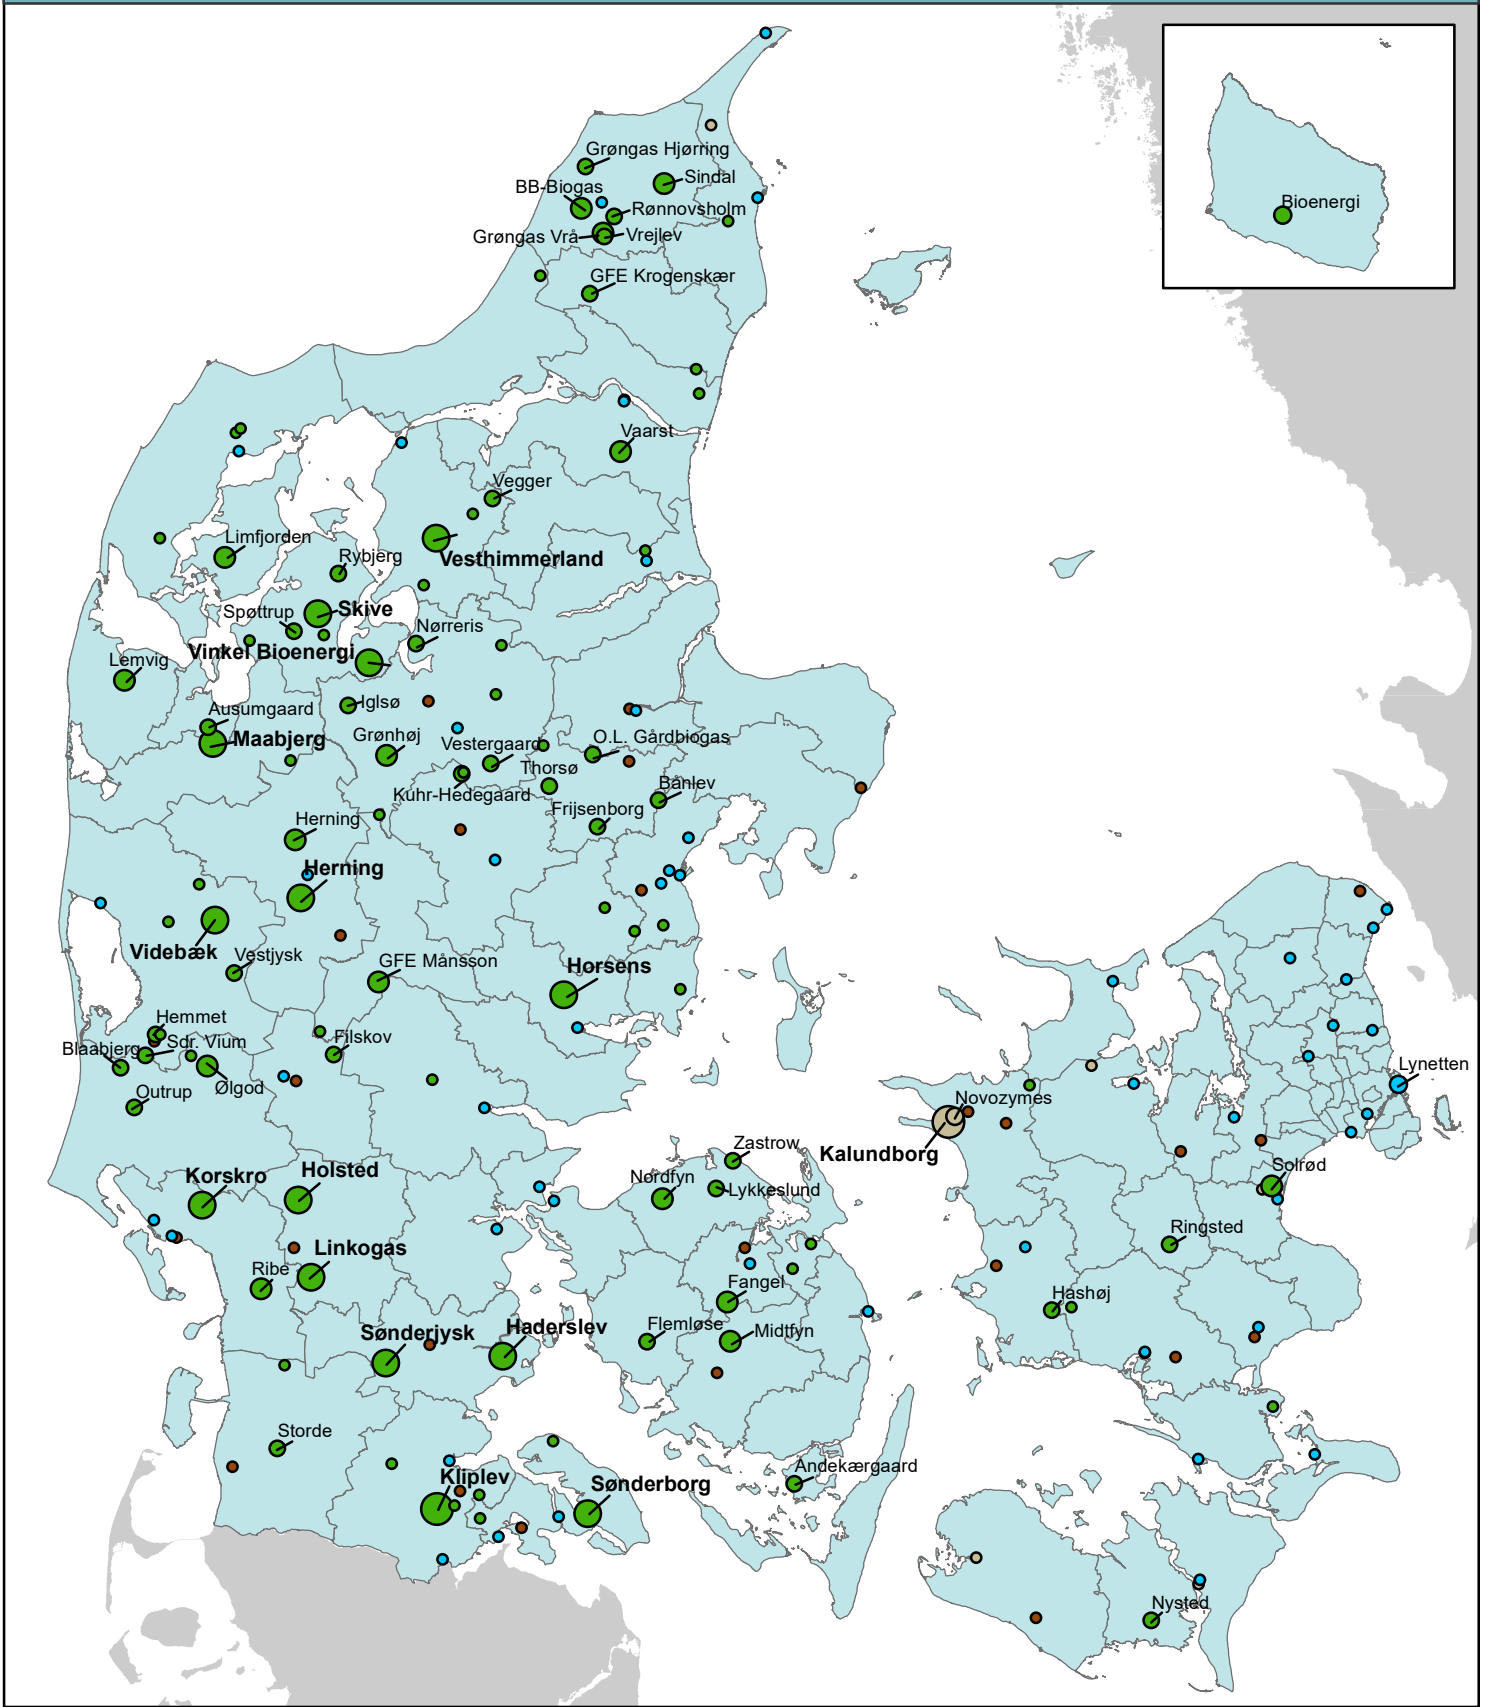

Biogas plants in Denmark

Plants in operation and under establishment

Produktion (TJ/Year)

- 1-99
- 100-199
- 200-399
- 400-799
- 800+

Anlægstype

- WWT
- Industry
- Landfill
- Farm

0 25 50 100
Kilometers
Updated: June 2020