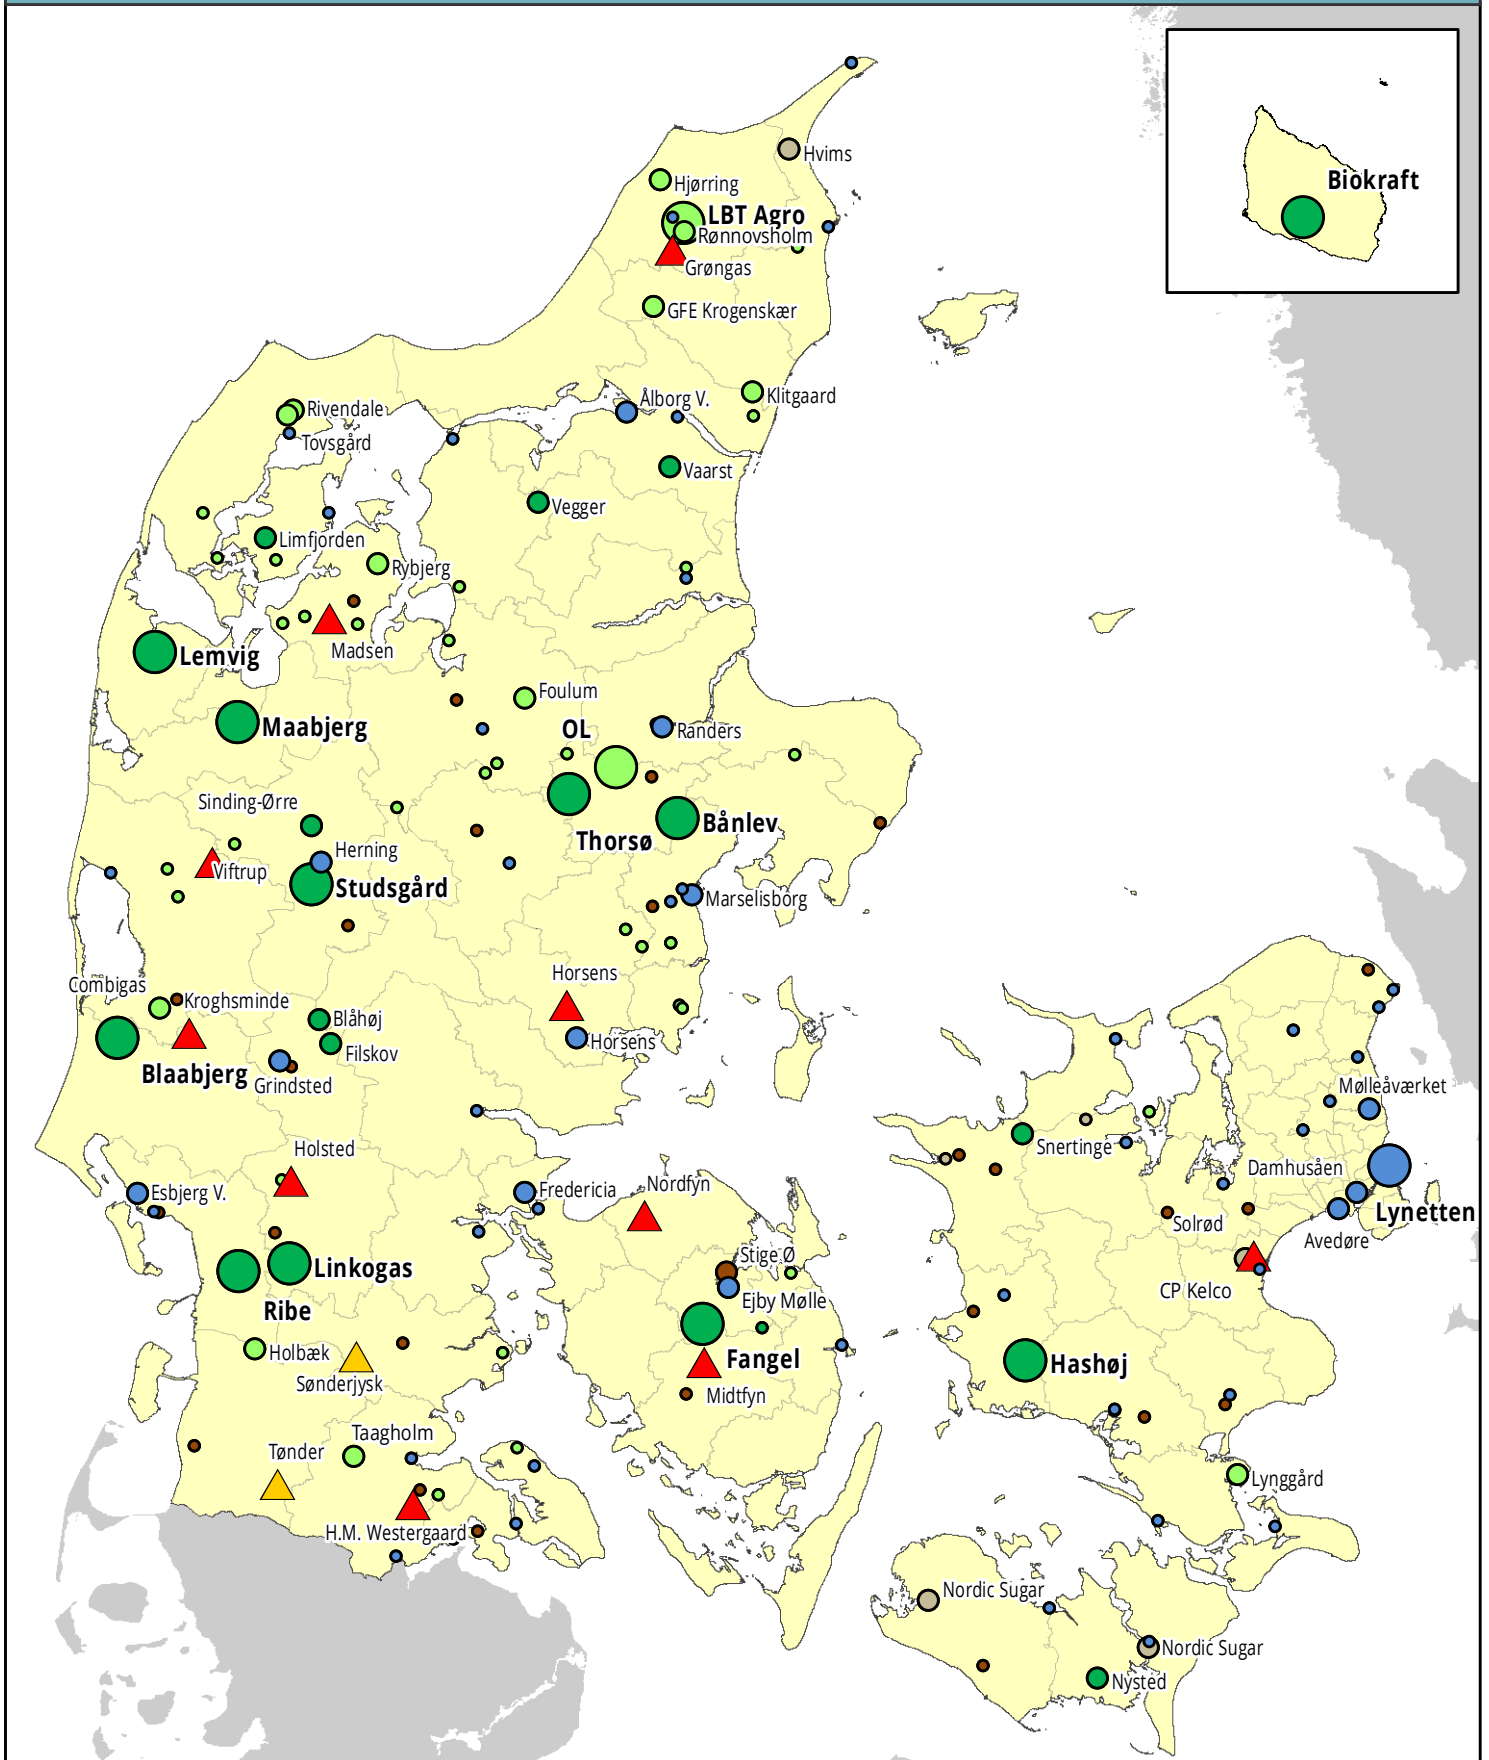

Biogas plants in Denmark

Plant type

- WWT
- Industry
- Landfill
- Centralized (multi farms)
- Farm

Production size (TJ/Year)

- 0 - 20 (unnamed in map)
- 21 - 100
- 101 - 400
- Under construction
- New plant

0 25 50 100
Kilometers
Updated Oct 2016