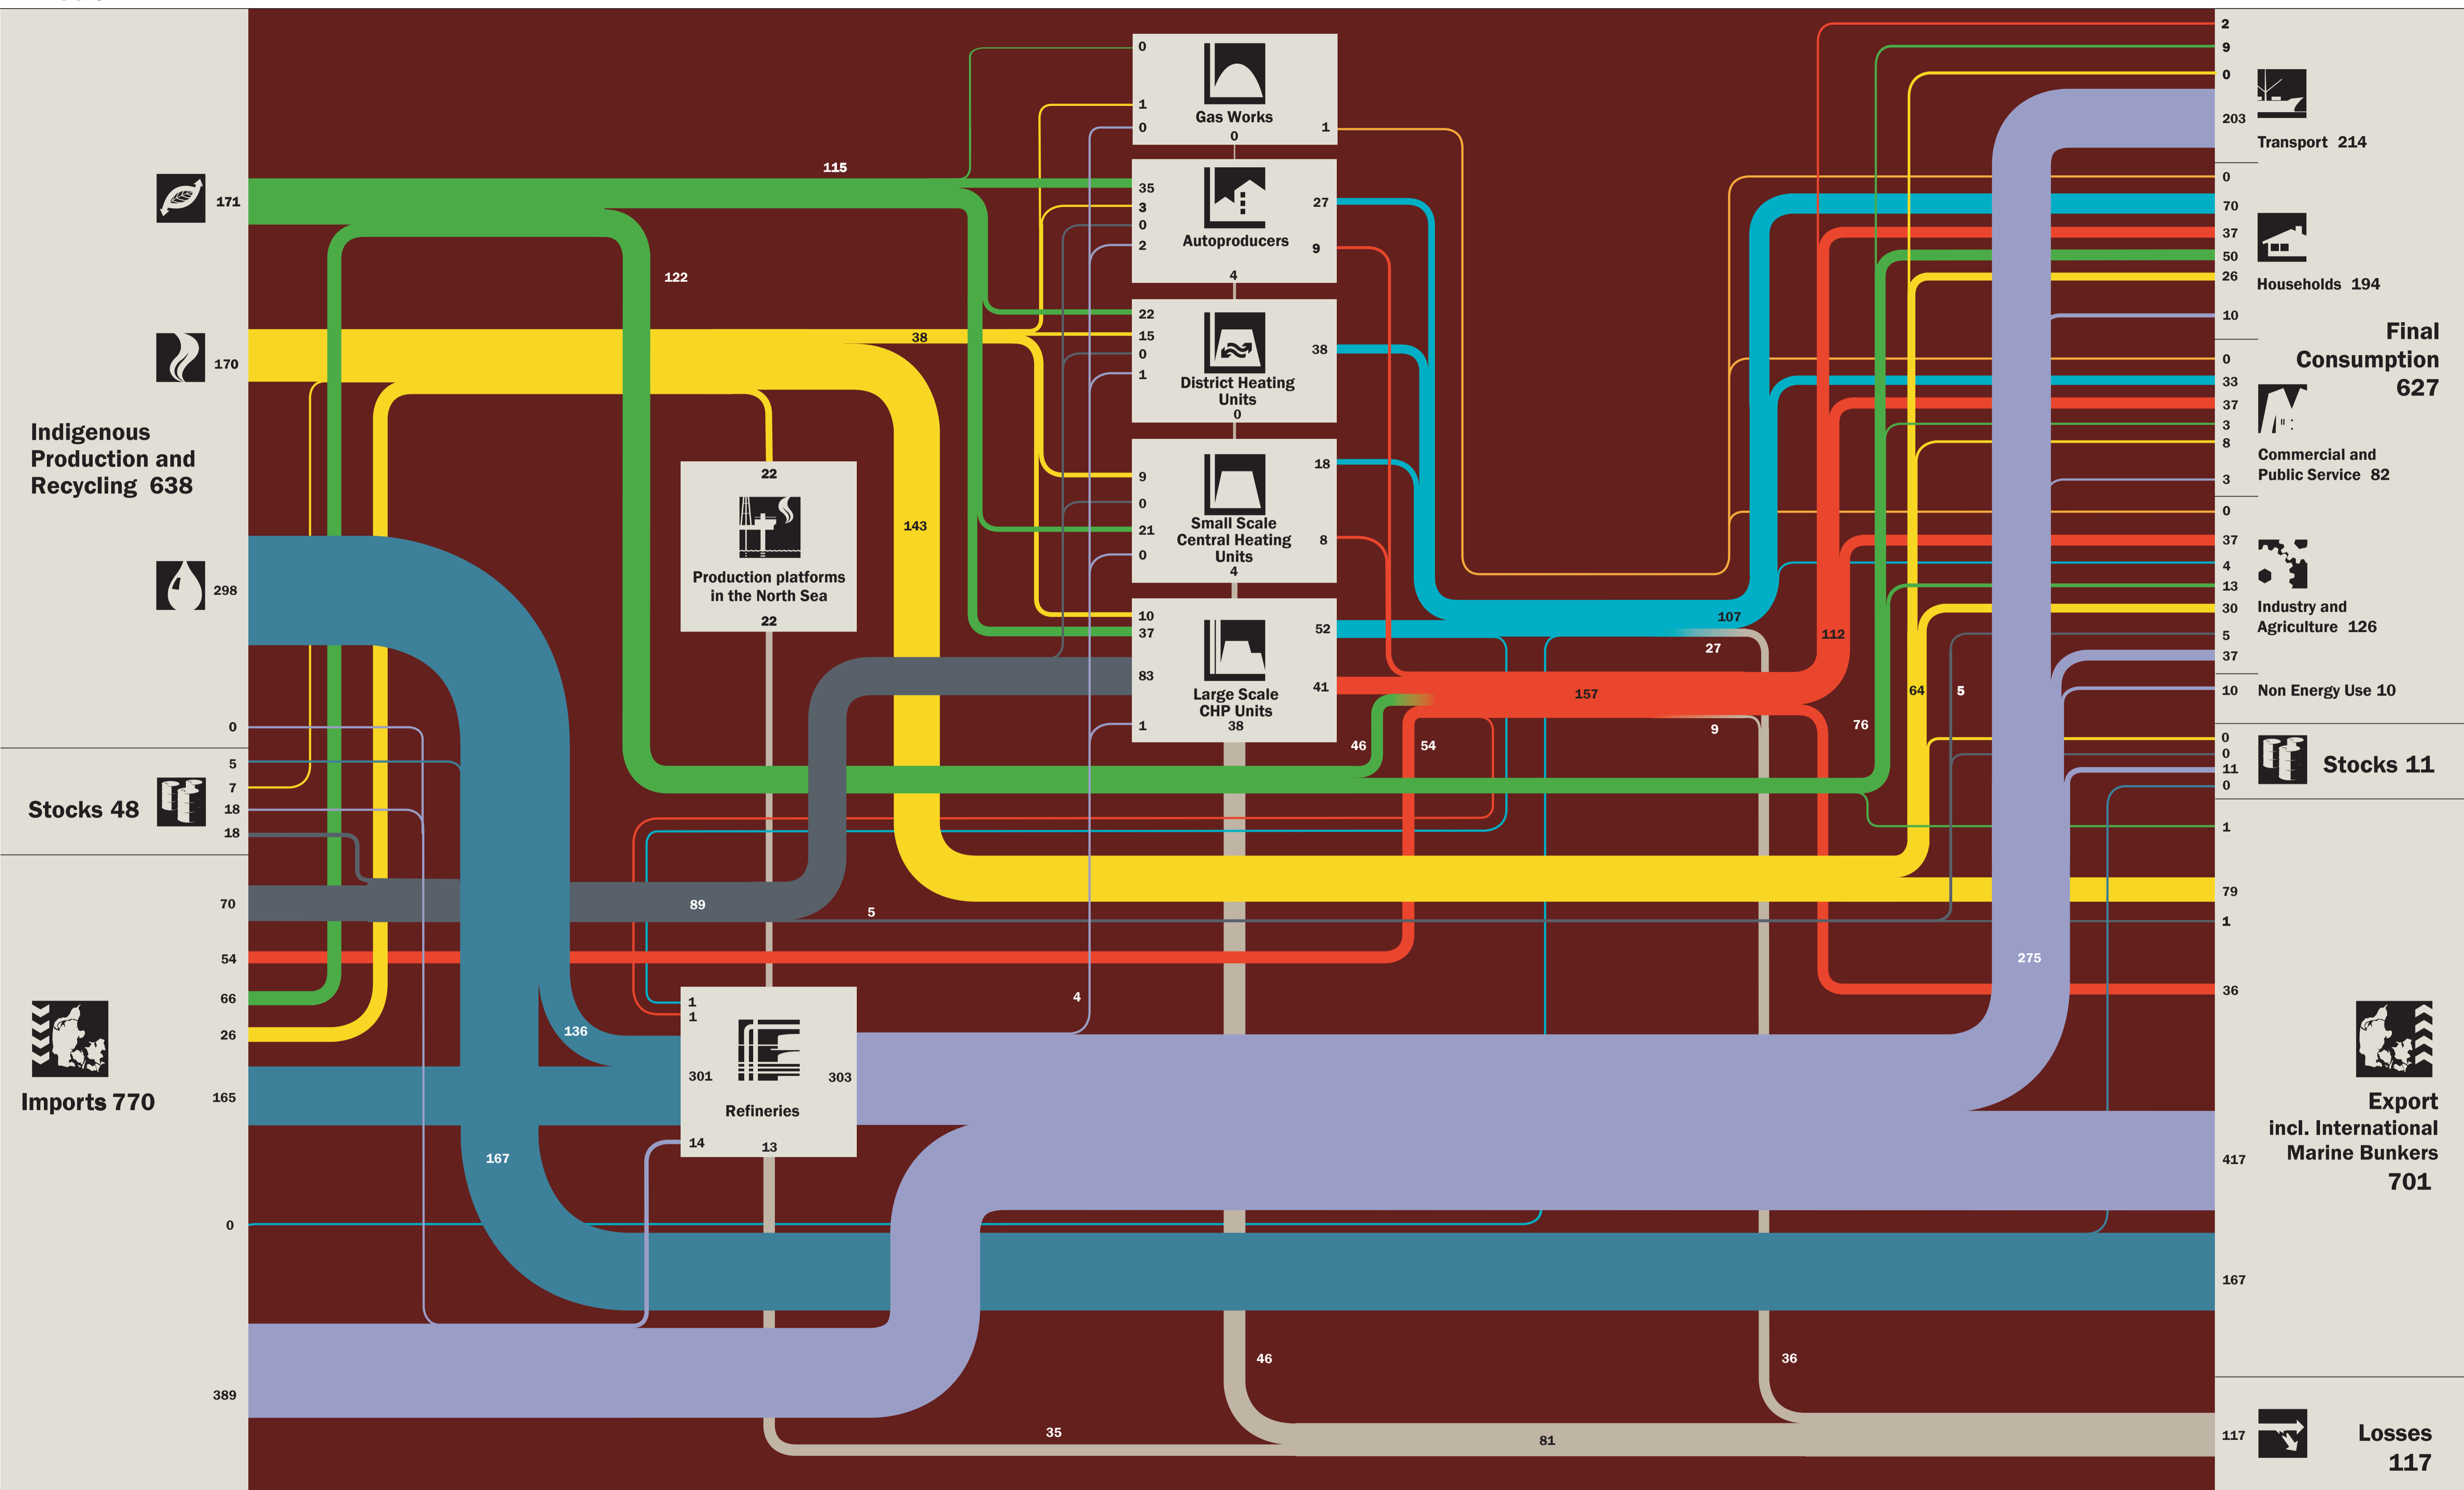

Danish Energy 2016

Supply

Transformation

Deliveries

All figures are in Peta Joule (PJ)